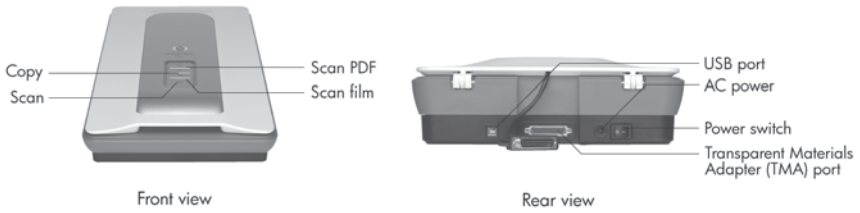

Model specifications and schematic (continued)

G4010 (L1956A)	
Connectivity, Std	Hi-Speed USB 2.0
Connectivity, Opt	None
ENERGY STAR® Qualified	Yes
Mac Compatible	Yes
Dimensions (W x D x H)	11.93 x 20 x 3.86 in
Weight	9.6 lb
Shipping Dimensions	23.46 x 7.24 x 17.28 in
Shipping Weight	12.23 lb

¹ The maximum dpi at which you can scan is limited by available computer memory, disk space and other system factors.

² Scan speeds vary according to complexity of the document and the specifications of the connected PC or MAC.

HP Scanjet G4010

Additional information

Sales

- www.hp.com

Technical Support

- www.hp.com/support

Services

- <http://www.hp.com/go/services>

Third-party solutions

- www.hpgsc.com

Reseller

- <http://hp.com/partners/us>

Supplies and accessories

- www.hp.com